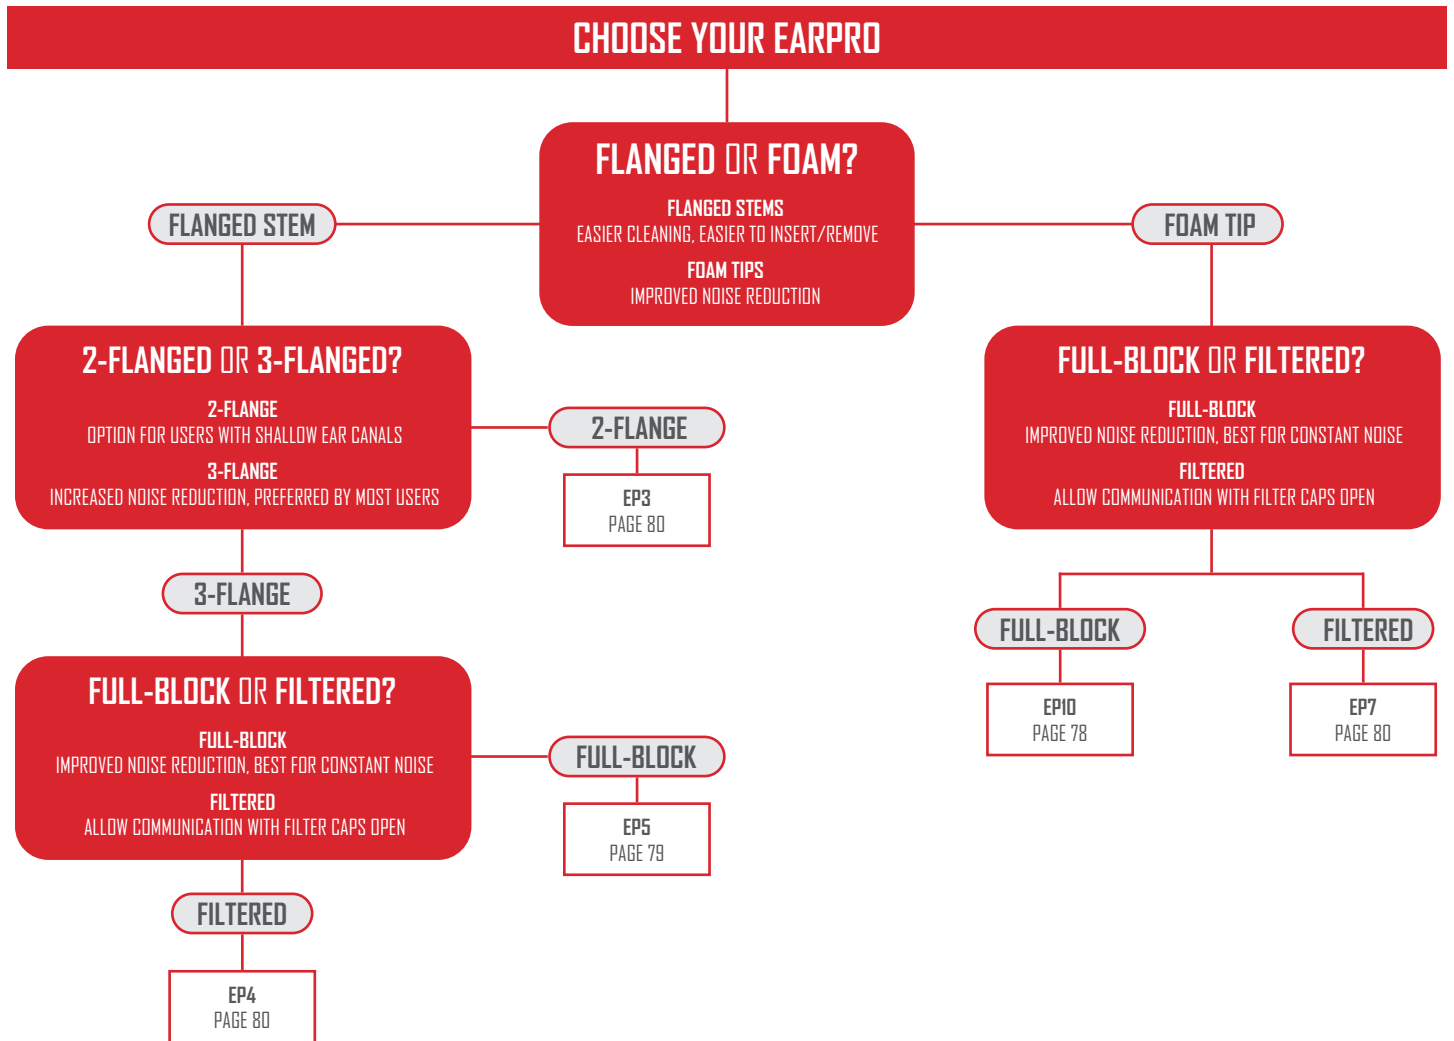

DID YOU KNOW?

- + Sonic Defenders provide a cool, all-day comfort fit. They are minimally obtrusive and don't affect cheek weld on the stock when firing a rifle like earmuff-style hearing protection does.
- + SureFire's EarLock® retention rings lock the earplug/piece in place with seven "grab points," ensuring a proper fit and protective seal inside the ear canal. You can choose between SureFire's ergonomically correct curved flanges or replaceable Comply® Canal foam tips.
- + Sonic Defenders filters reduce harmful sound while allowing users to hear conversations. Users can easily open or close the caps; the closed position provides greater NRR/impulse noise attenuation.
- + SureFire full-block Sonic Defenders provide maximum NRR/impulse noise attenuation and are intended for users who don't need to hear conversational tones.
- + Sonic Defenders are available in Black, Orange or Clear. Every set comes in a convenient carrying case and includes a retention lanyard.