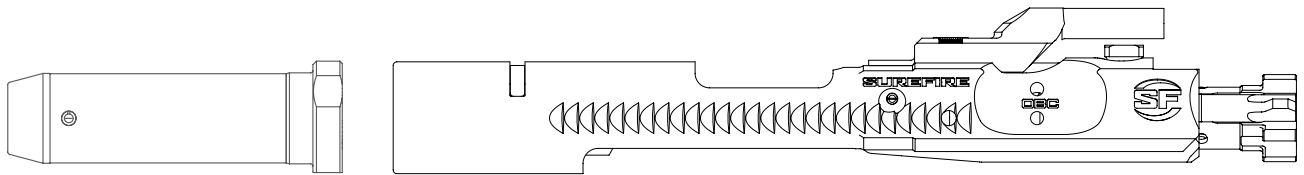

WEAPON COMPONENTS

WHEN GOOD ISN'T GOOD ENOUGH

Our expertise extends well beyond tactical illumination tools, suppressors and related accessories, and hearing protection. SureFire weapon components increase the accuracy and efficiency of modern sporting rifles. The SureFire Optimized Bolt Carrier (OBC) improves weapon function during both unsuppressed and suppressed firing. Dueck Defense Rapid Transition Sights (RTS) are the ultimate alternate sights, designed to enhance shooting performance while seamlessly mounting onto the rifle's rail. SureFire High-Capacity Magazines reduce reloads to keep you on target and in the match or in the fight. These products are 100% Made in the U.S.A., and they are proven everywhere, from hostile conflicts to competitive shooting sports.