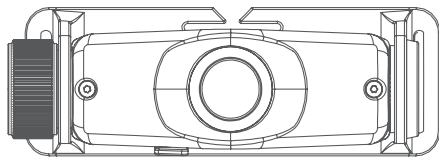

TWO HANDS ARE BETTER THAN ONE

Sometimes a tough task requires two hands to complete. SureFire headlamps and 2211® WristLights allow you to focus on a given task without having to hold a flashlight in one hand. Our Maximus® and Minimus® headlamps provide critical support whether you're hiking in a dark forest or working on a vehicle in your driveway. Developed with input from law enforcement professionals, 2211 WristLights are a revolutionary approach to hands-free lighting. SureFire HelmetLights are designed primarily for military use, and they attach to nearly any military helmet. And they all meet our strict performance and durability standards.