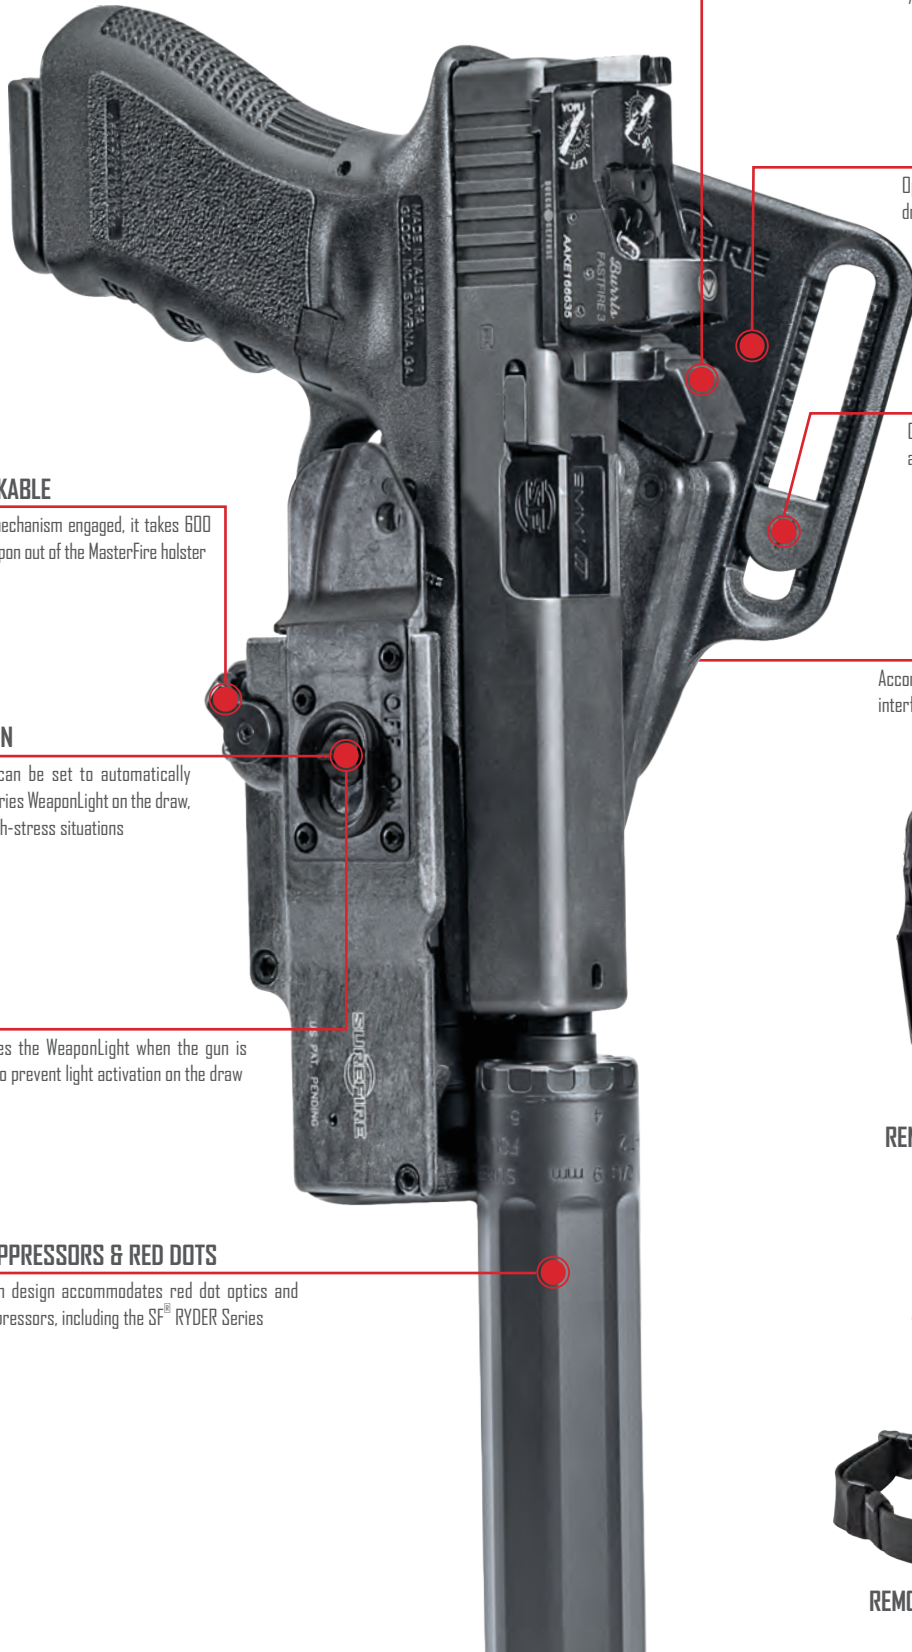

LEVEL 3 RETENTION

Proprietary lug-and-cam system locks the firearm in place, utilizing primary and secondary locking mechanisms released by an ergonomic thumb latch and secondary lock

HOLSTER POSITION

Optimized angle for a fast, consistent draw stroke every time