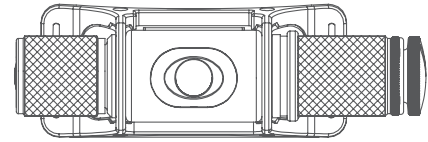

TWO HANDS ARE BETTER THAN ONE

Sometimes a tough task requires two hands to complete. SureFire headlamps and 2211® WristLights allow you to focus on a given task without having to hold a flashlight in one hand. Our Maximus® and Minimus® headlamps provide critical support whether you're hiking in a dark forest or working on a vehicle in your driveway. Developed with input from law enforcement professionals, 2211 WristLights are a revolutionary approach to hands-free lighting. SureFire HelmetLights are designed primarily for military use, and they attach to nearly any military helmet. And they all meet our strict performance and durability standards.