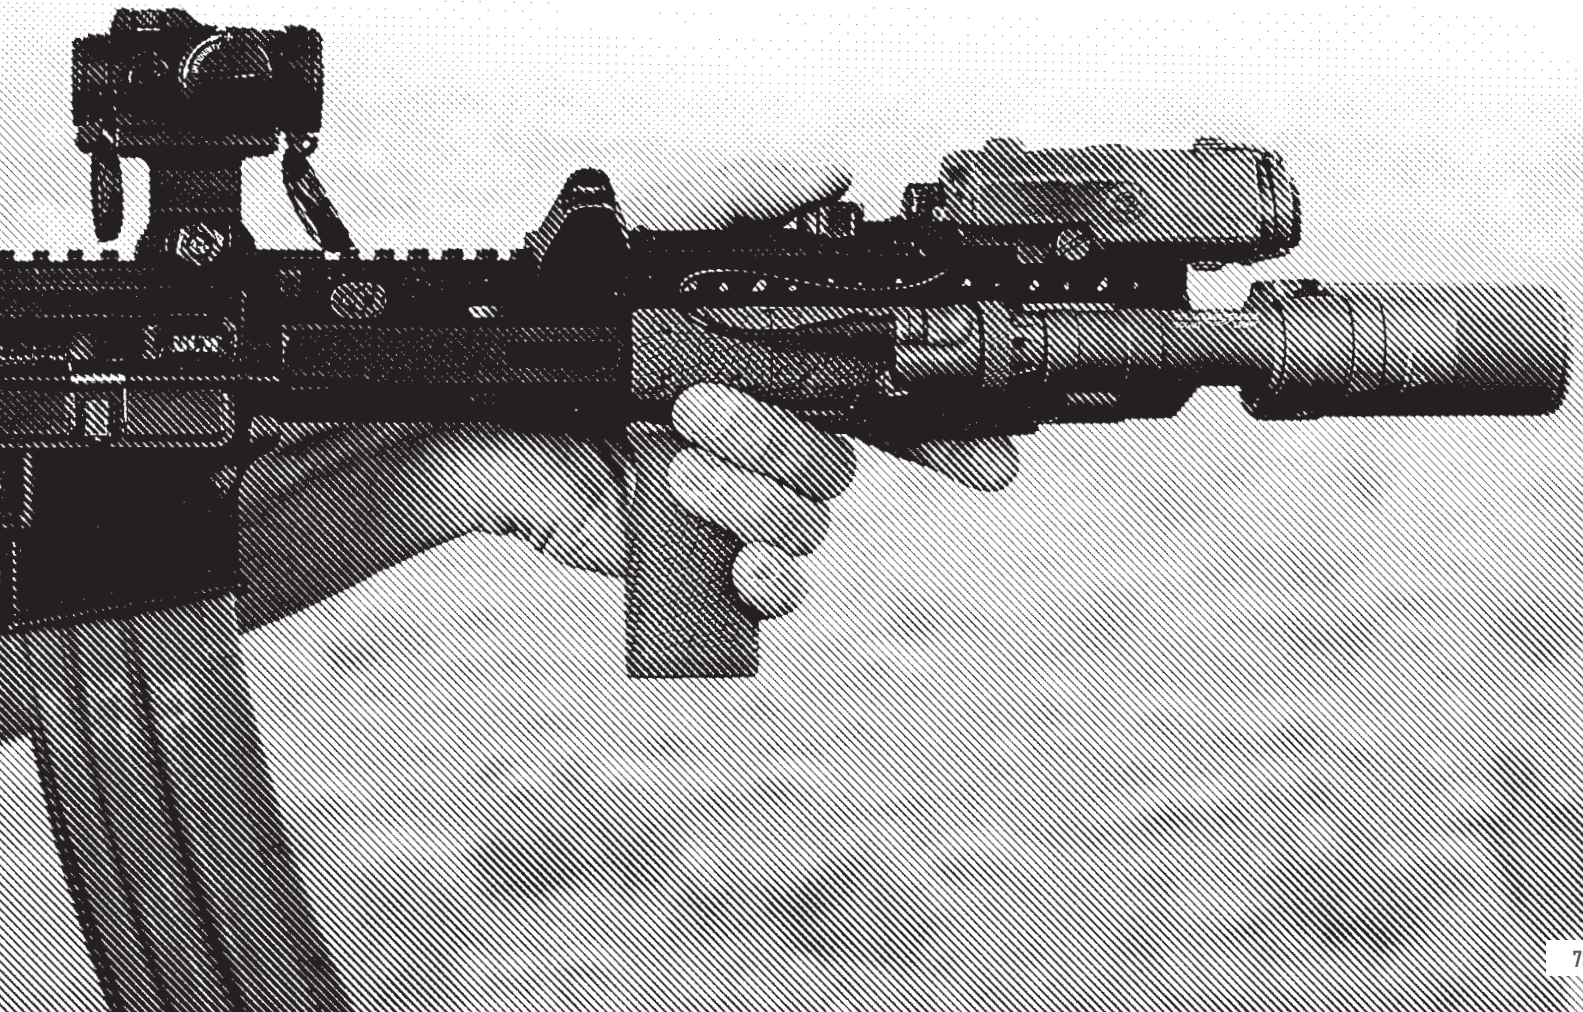

DID YOU KNOW?

- + The OBC's long-stroke design delivers 60% more travel beyond the magazine, increasing magazine feed time and reducing the chance of bolt-over-base malfunctions.
- + The OBC's improved cam path delays bolt unlocking for a 15% decrease in chamber pressure before unlocking. Dual-spring OBC dwell weight significantly delays bolt carrier direction change, increasing reliability.
- + The OBC system includes an optimized bolt carrier, buffer spring, and proprietary long-stroke H-weight buffer.
- + RTS mount directly to the top Picatinny rail of the rifle at a 45-degree offset and the same height above the bore as standard M4/M16A4 sights. No special tools are required. Our low-profile design doesn't interfere with the rifle's primary optic and is compatible with military infrared laser/illuminators.
- + SureFire High-Capacity Magazines hold 60 rounds of ammunition; twice the capacity of standard magazines equals half required reloads. They measure 1.66" thick, less than two 30-round magazines clipped together. They also utilize nesting polymer followers to ensure smooth feeding, Cadmium-coated springs that prevent binding and breakage, and Mil-Spec hard-anodizing for maximum durability.