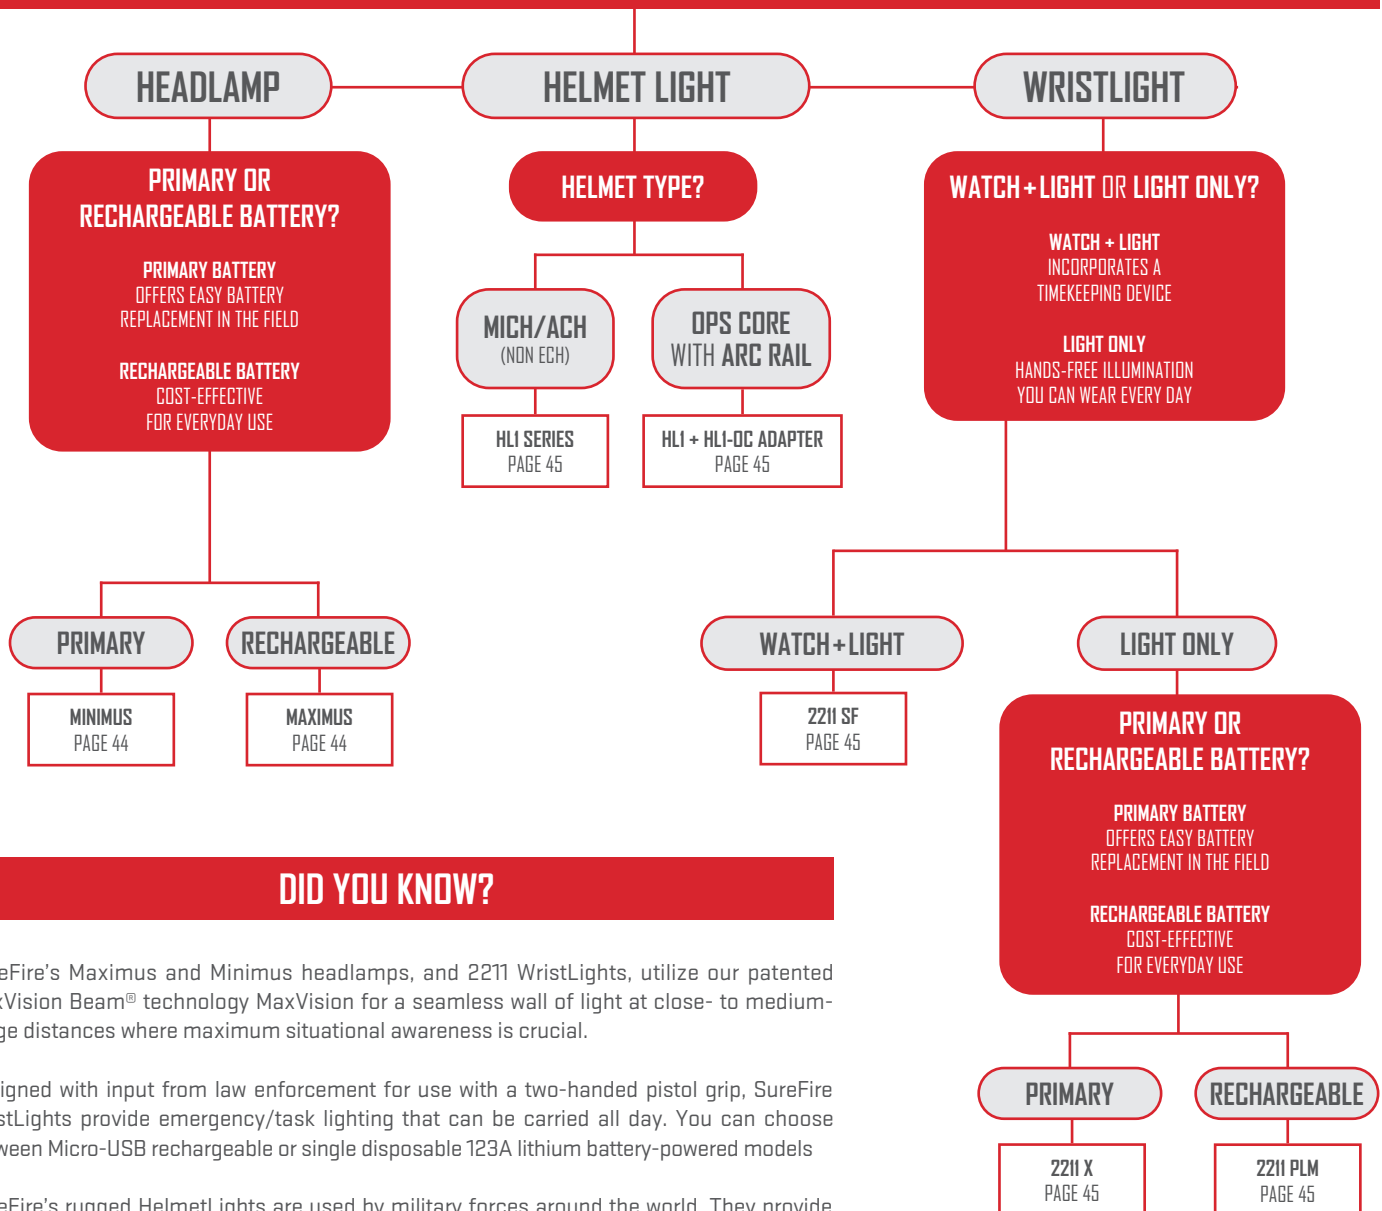

CHOOSE YOUR HANDS-FREE LIGHT

DID YOU KNOW?

- SureFire's Maximus and Minimus headlamps, and 2211 WristLights, utilize our patented MaxVision Beam® technology MaxVision for a seamless wall of light at close- to medium-range distances where maximum situational awareness is crucial.
- Designed with input from law enforcement for use with a two-handed pistol grip, SureFire WristLights provide emergency/task lighting that can be carried all day. You can choose between Micro-USB rechargeable or single disposable 123A lithium battery-powered models
- SureFire's rugged HelmetLights are used by military forces around the world. They provide trouble-free illumination for close-quarter tasks, and they fit nearly any helmet, including ACH, LWH, MICH, or PASGT, without permanent modification to the helmet.