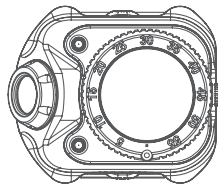

TWO HANDS ARE BETTER THAN ONE

Sometimes a tough task requires two hands to complete. SureFire headlamps and 2211® WristLights allow you to focus on a given task without having to hold a flashlight in one hand. Our Maximus® and Minimus® headlamps provide critical support whether you're hiking in a dark forest or working on a vehicle in your driveway. Developed with input from law enforcement professionals, 2211 WristLights are a revolutionary approach to hands-free lighting. SureFire HelmetLights are designed primarily for military use, and they attach to nearly any military helmet. And they all meet our strict performance and durability standards.