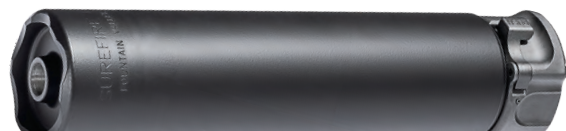

CALIBER	WEIGHT	LENGTH	CONSTRUCTION
5.56 mm / .223 Cal	23 oz (652 g)	6.9" (17.5 cm)	HIGH-TEMP ALLOY & SS

SOCOM762-MG2

PART #	UPC	DESCRIPTION
SOCOM762-MG2-BK	084871331029	BLACK, OPTIMIZED FOR BELT-FED MACHINE GUNS
SOCOM762-MG2-DE	084871331036	DARK EARTH, OPTIMIZED FOR BELT-FED MACHINE GUNS