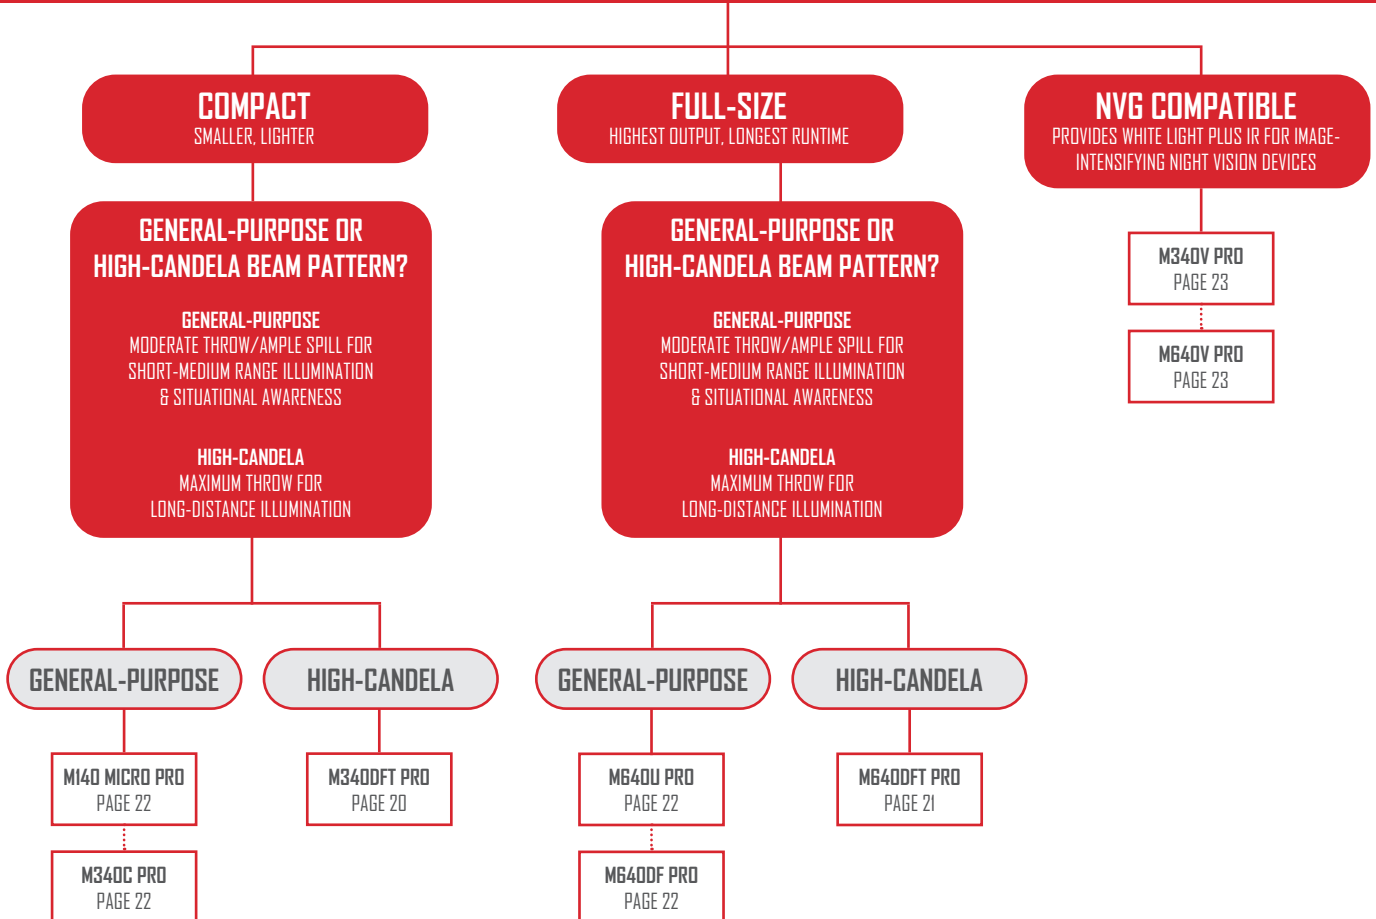

CHOOSE YOUR LONG-GUN WEAPONLIGHT