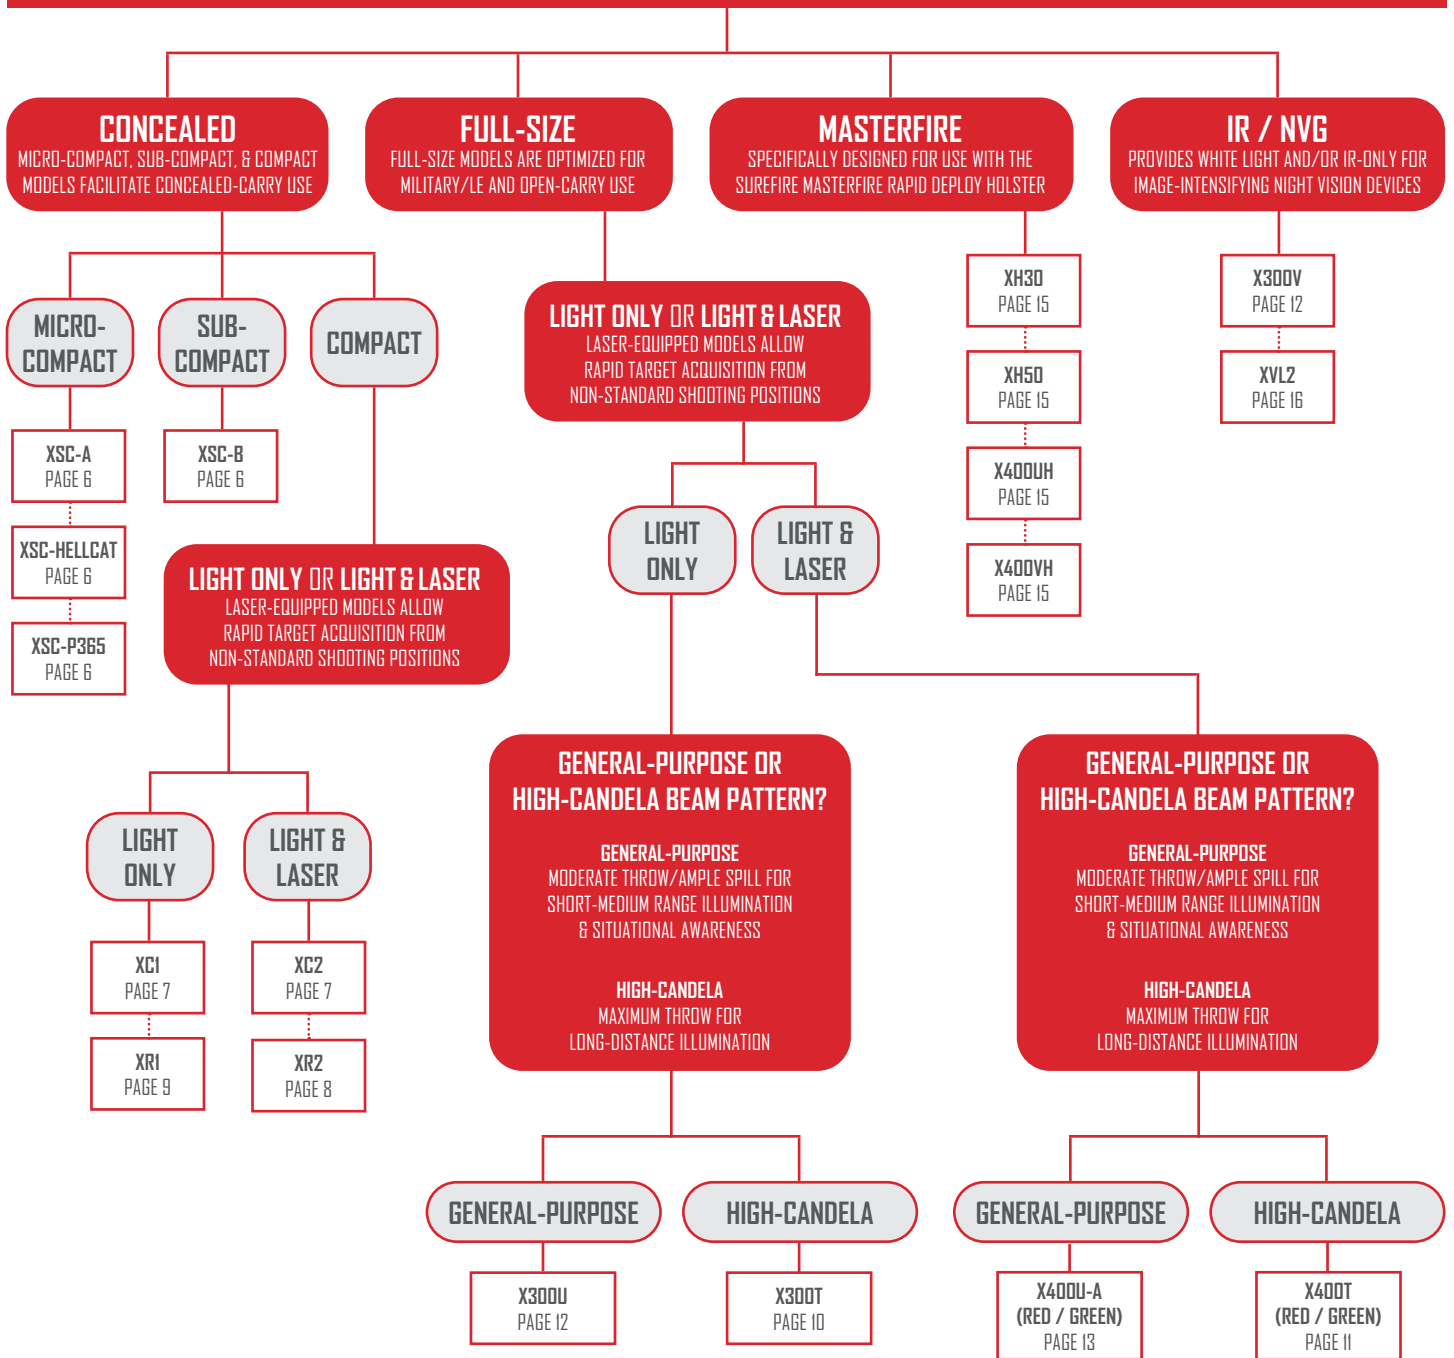

THE STANDARD OF EXCELLENCE

SureFire pioneered the dedicated handgun WeaponLight, and our latest models showcase our decades of experience manufacturing the finest tools of their kind. Whether you need white light only, light & laser, infrared illumination, infrared laser capability—or all the above in one unit—we've got your back. Like every SureFire handgun WeaponLight, our new X300T-A, X300T-B AND X400T full-size high-candela models, new XR rechargeable compacts, and XSC micro-compacts deliver duty-grade durability and life-saving reliability while remaining lightweight and low-profile. We refuse to sacrifice quality for cost savings. That's why our handgun WeaponLights provide peace of mind when you need it most.

CHOOSE YOUR HANDGUN WEAPONLIGHT