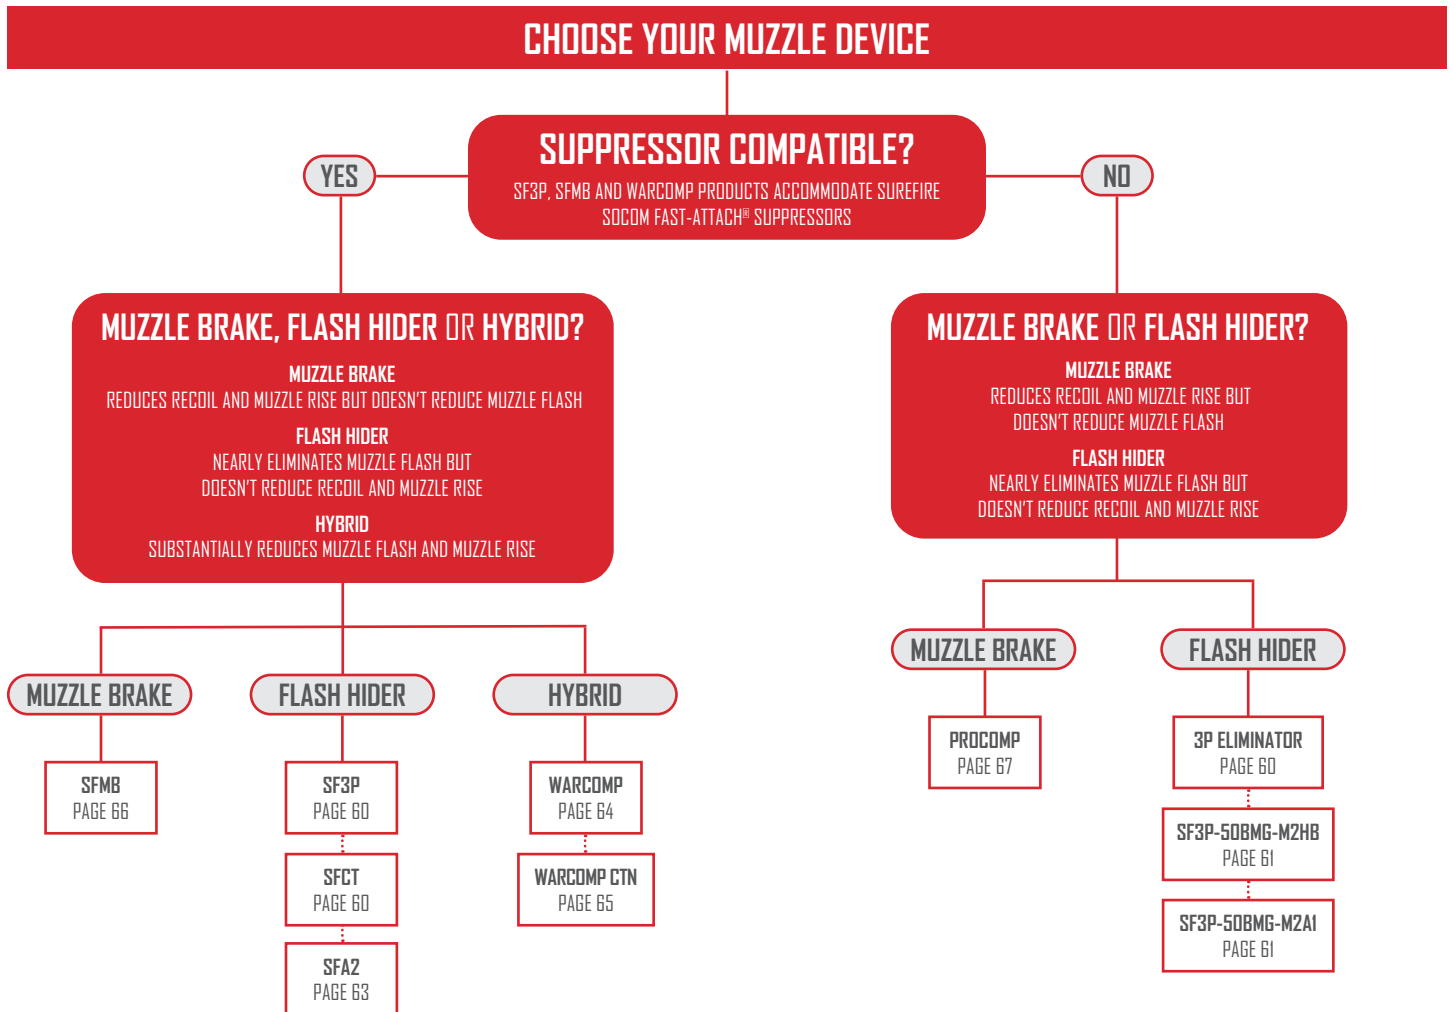

PISTON-9-MI3.5X1LH

SF-SPCR-9

SF-TRILUG9

MUZZLE DEVICES

CRITICAL LINKS IN THE CHAIN

SureFire WARCOMP™ adapters, flash hidiers, muzzle brakes and training devices are the preeminent tools in their respective classes, bar none. All are designed, engineered, and precision-made in the U.S.A. of the finest U.S.-sourced materials, and manufactured to perform with the utmost reliability. Our adapters have been proven to outlast the barrels on which they're mounted. Our Blank Firing Adapters and Suppressor Trainers closely mimic equivalent SureFire suppressors, enhancing the realism of the training experience, while our Blank Safety Devices provide critical safety during firearms training exercises. Our Warden blast regulators keep your rifle's blast pressure where it belongs, forward of the muzzle. If you won't settle for less than the best, there are no other options.