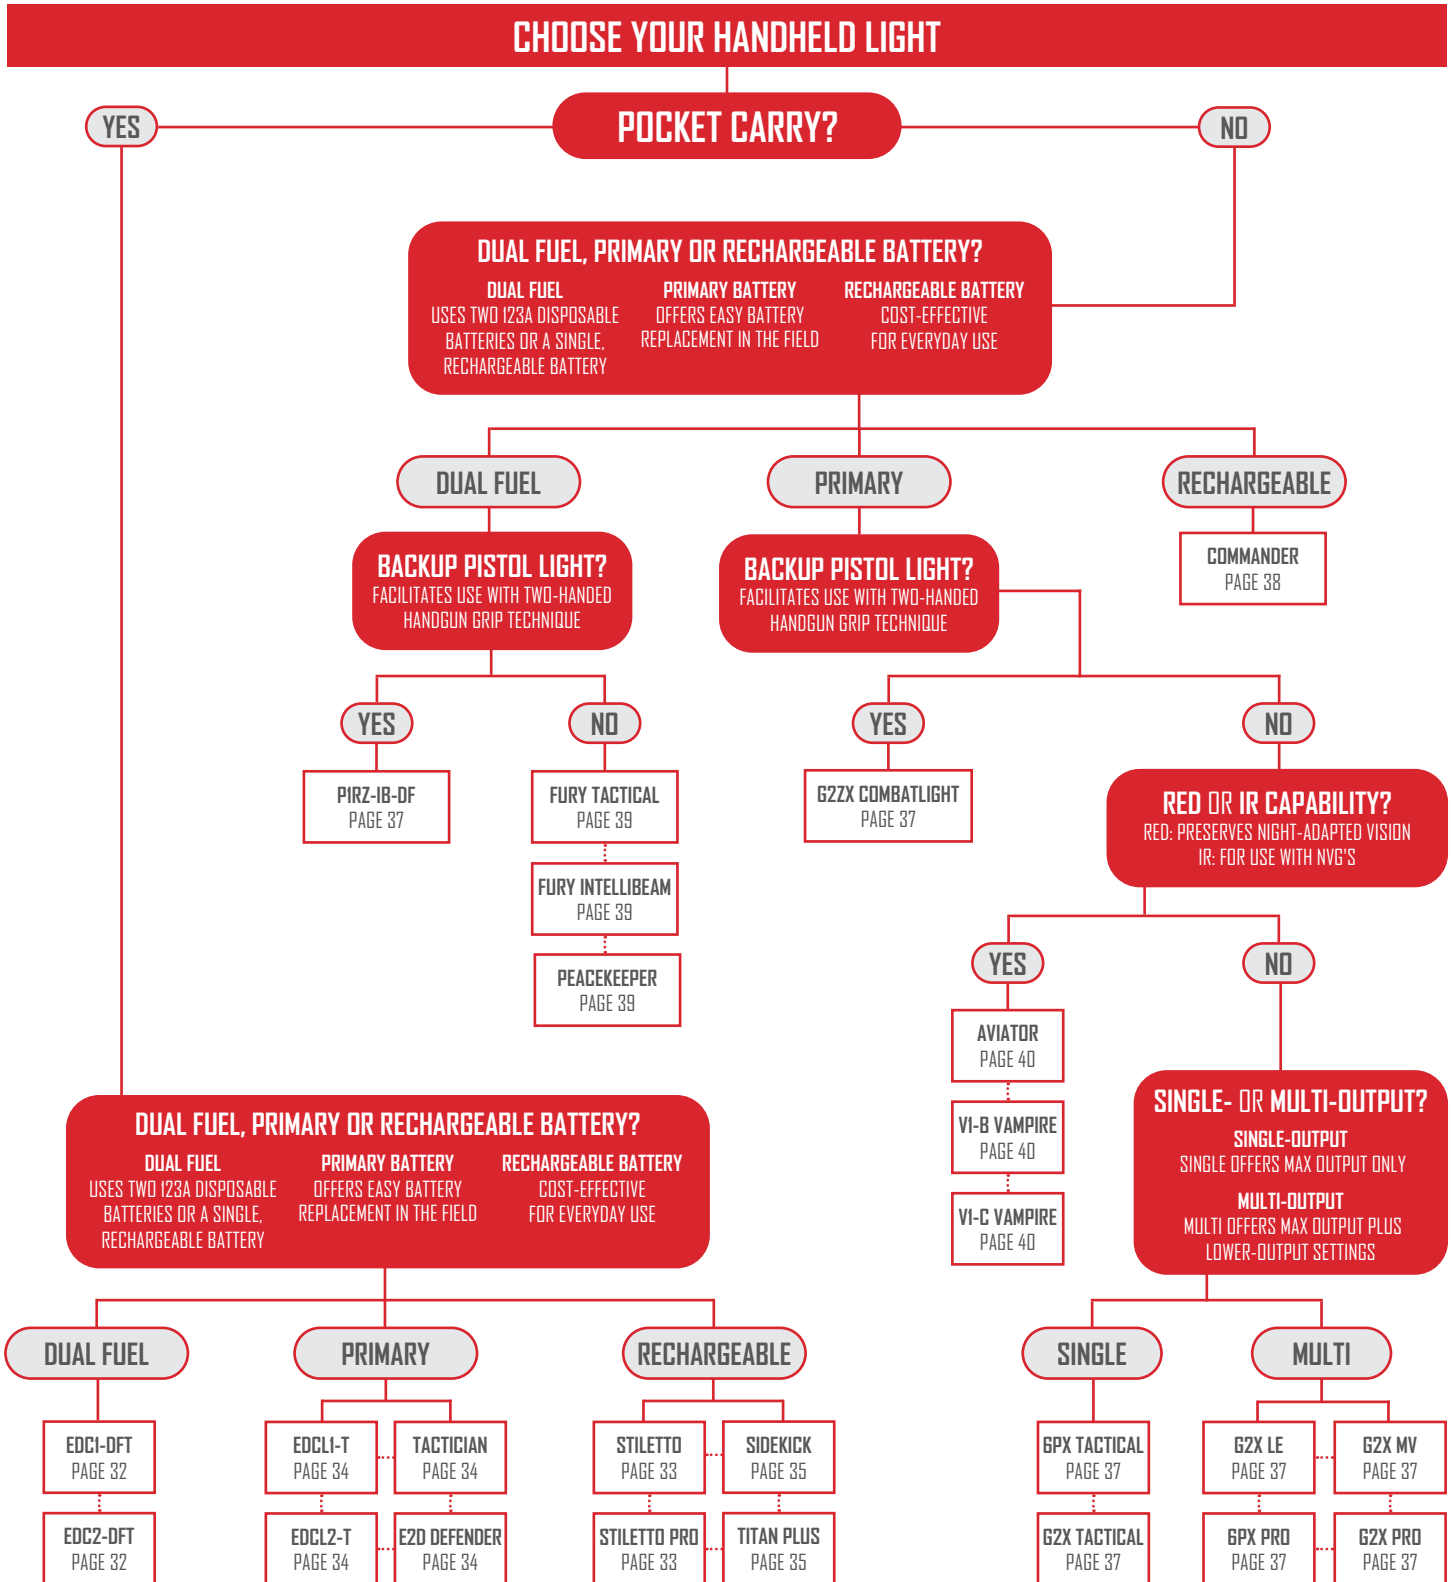

HANDHELD LIGHTS

AN UNFAIR ADVANTAGE

SureFire created the first compact tactical flashlight in 1986. Since then, we've been providing customers with an unfair advantage in any low-light scenario you can imagine. We offer a handheld for every task—no matter how big or small—delivering maximum output with minimal size, and the best quality in the business. For 2022, we've added three new high-candela models, the Commander, EDC1-DFT and EDC2-DFT, to our everyday carry family. Like every SureFire illumination tool, they use only the finest LED emitters, sophisticated electronics, and robust bodies. They're the latest chapters in a legacy of unmatched durability, brilliant performance, and rugged reliability not available from any other flashlight brand.