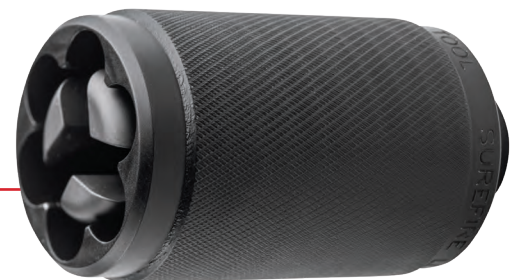

MAINTENANCE

The ACST removes carbon fouling from SureFire suppressor adapters, ensuring correct tolerances for suppressor fitment. It is compatible with most SureFire muzzle brakes, flash hidrs and WARCOMPS