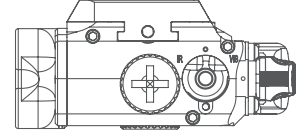

THE STANDARD OF EXCELLENCE

SureFire pioneered the dedicated handgun WeaponLight, and our latest models showcase our decades of experience manufacturing the finest tools of their kind. Whether you need white light only, light & laser, infrared illumination, infrared laser capability—or all the above in one unit—we've got your back. Like every SureFire handgun WeaponLight, our new X300T-A, X300T-B AND X400T full-size high-candela models, new XR rechargeable compacts, and XSC micro-compacts deliver duty-grade durability and life-saving reliability while remaining lightweight and low-profile. We refuse to sacrifice quality for cost savings. That's why our handgun WeaponLights provide peace of mind when you need it most.