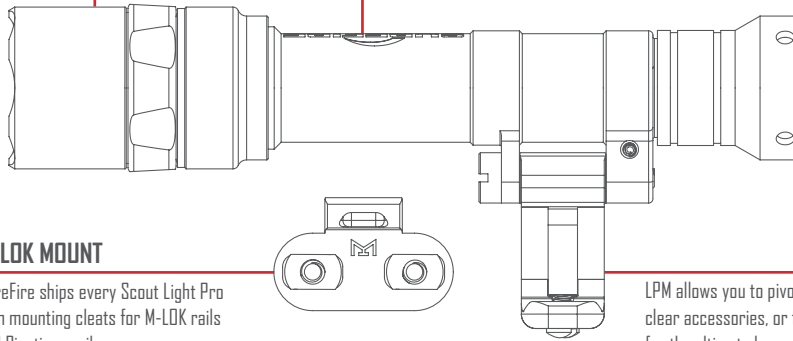

PREMIUM LED

We equip every Scout Light Pro with the finest-grade ultra-high-output LED for recoil-proof durability and reliability. Our sophisticated electronics maximize output and runtime

HARD-ANODIZED

All Scout Light Pro models are coated with MIL-A-8625 Type III, Class 2 hard-anodizing for corrosion resistance and durability in the most extreme environments

ACTIVATION

All Scout Light Pro models ship with shrouded tailcaps, that provide both momentary-on and constant-on, and protect the switch from accidental light activation

M-LOK MOUNT

SureFire ships every Scout Light Pro with mounting cleats for M-LOK rails and Picatinny rails

LPM: LOW-PROFILE MOUNT

LPM allows you to pivot and lock in the WeaponLight's position, either to clear accessories, or to get the light as close to the weapon as possible for the ultimate low-profile mounting solution