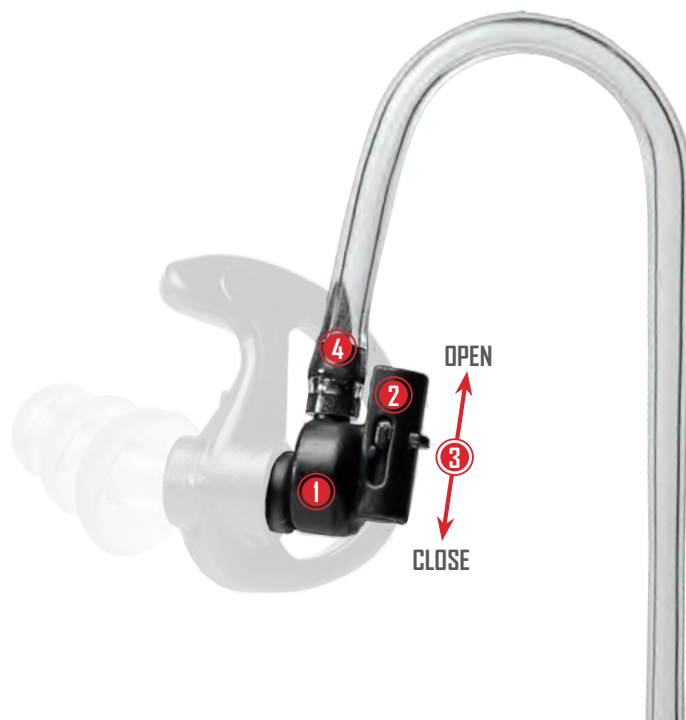

COMPATIBILITY

The SureFire UAC coupler accept modern acoustic sound tubes for ultimate compatibility