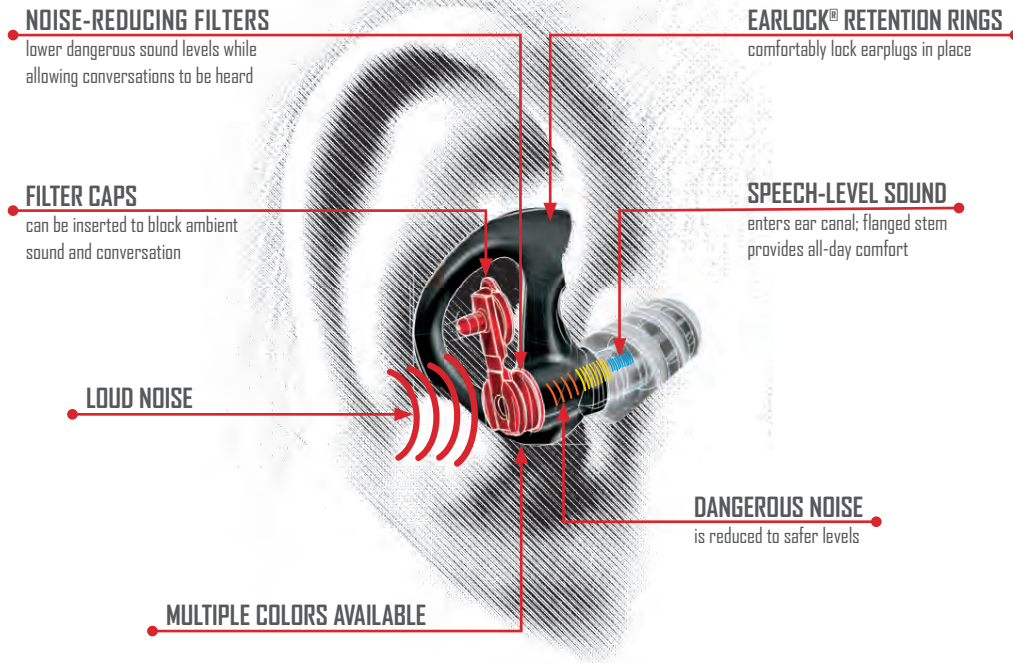

FILTERED EARPRO® TECHNOLOGY