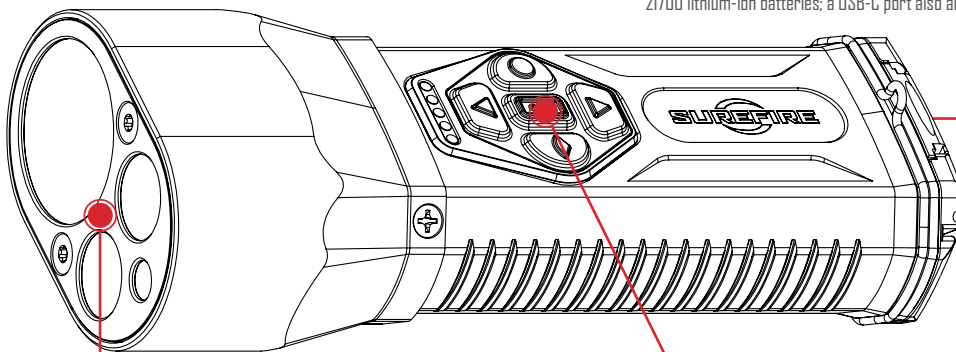

MULTIPLE REFLECTORS

Large light-emitting phosphor (LEP) produces a high-candela beam for long-distance illumination; two MaxVision Beam reflectors deliver a smooth, seamless wall of light to aid in situational awareness

PRECISION SWITCHES

Commander's intuitive body switches provide easy, instant activation of the LEP, MaxVision, or both simultaneously (Max Blast), while also allowing you to adjust power output as needed for maximum versatility

OUTPUT (LUMENS)	RUNTIME (HOURS)	CANDELA	WEIGHT	LENGTH	BEZEL	BATTERIES
2,400 / 14	2.25 / 22.75	200,000	2.4 lb (108 kg)	11.6 in (29.5 cm)	3.0 in (7.7 cm)	(2) SF21700 Lithium ion