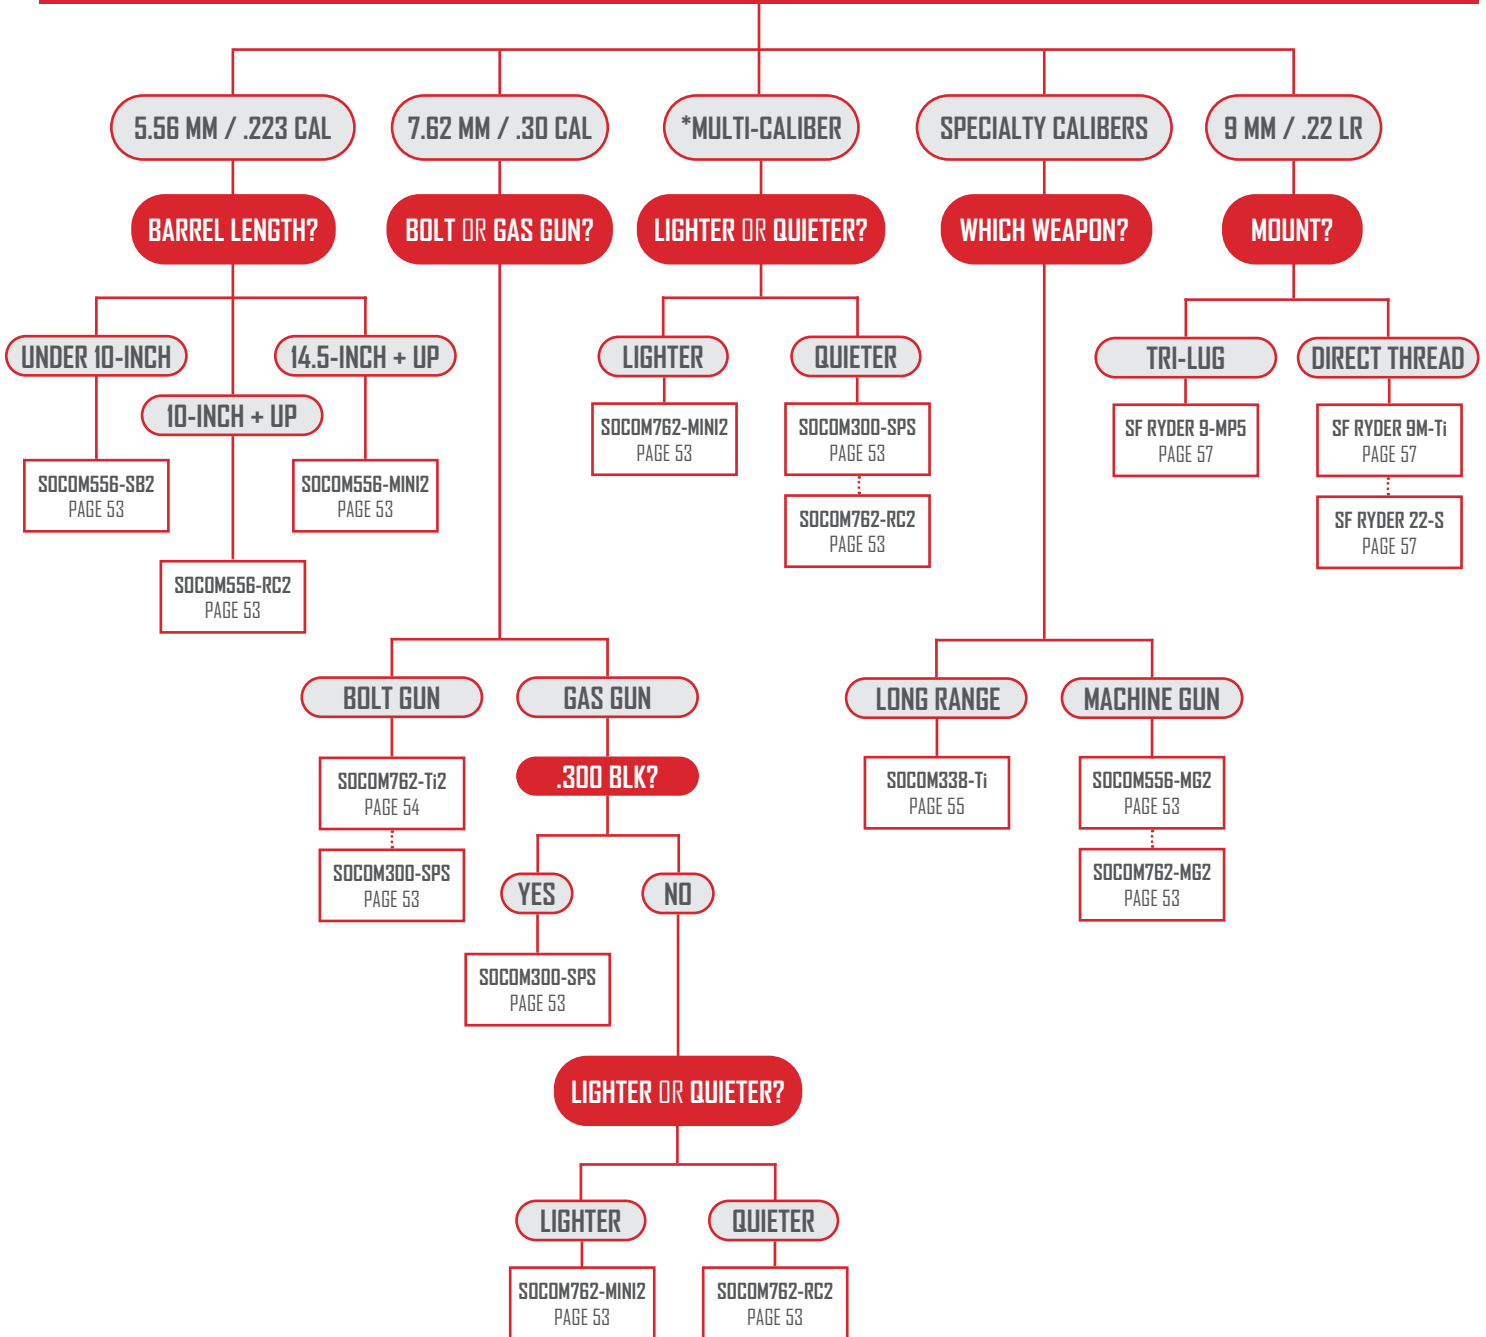

THE WARFIGHTER'S SUPPRESSOR

SureFire SOCOM Fast-Attach® suppressors were chosen by the United States Special Operations Command (SOCOM) after crushing all competitors in the most rigorous suppressor trial in U.S. military history. Our suppressors have a verifiable record of durability and reliability in the harshest and most hostile environments. They eliminate muzzle flash and attenuate sound so you remain virtually undetectable to an enemy. Every SOCOM suppressor is test-fired and proven to maintain minimal and consistent sub-MDA point-of-impact shift before it ships to a customer. Our patented Fast-Attach® system allows virtually instantaneous attachment and removal, hot or cold. SureFire suppressors are 100% designed, engineered, and Made in the U.S.A.

CHOOSE YOUR SUPPRESSOR

*VERSATILE OPTIONS FOR SWAPPING FROM THE SPECIFIED CALIBER TO LOWER-CALIBER WEAPON SYSTEMS