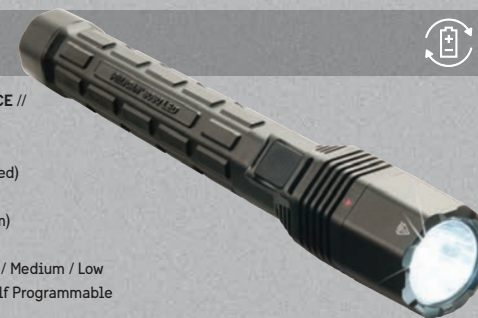

8060

LIGHT SOURCE // LED
BATTERIES // NiMH (included)
LENGTH // 12.67" (32.2cm)
MODES // High / Strobe / Medium / Low
Flashing / Self Programmable