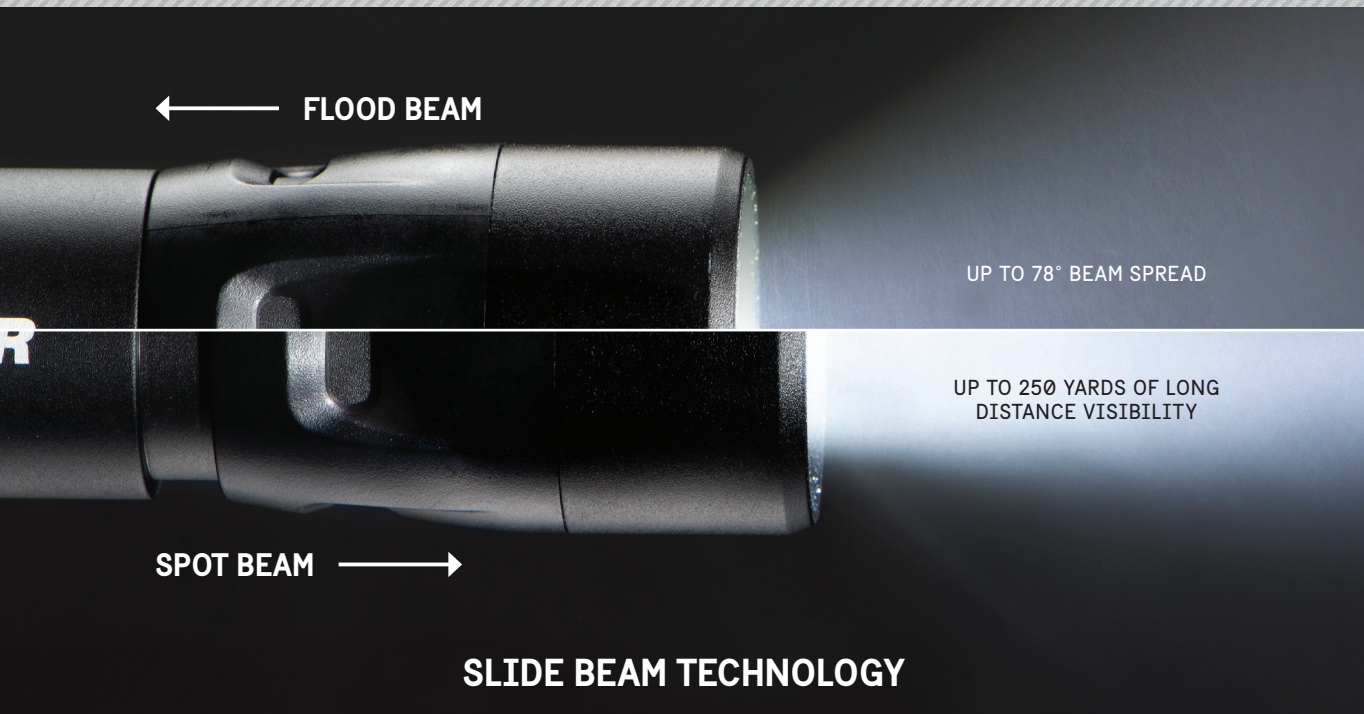

# 5 SERIES LIGHTS

Our 5 Series flashlights feature slide beam technology: The flood position projects a wide beam to illuminate your work area or use the spot beam for a long distance focused beam.

UP TO 78° BEAM SPREAD